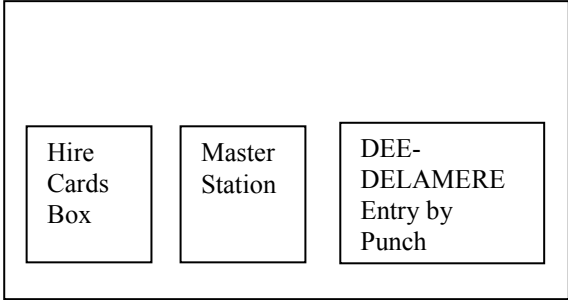

Physical layout in tunnel tent

Download

Live
Results

DEE-
PETTYPOOL
Live Results

Hire card issue
Entry by punch

USB Splits

USB Splits

**Make sure you use this port, and select the address "USB Splits Printer" on this machine and on any client download machines.
The other USB ports on this machine have different addresses!**

*This diagram is incomplete. It only shows the splits printer attachment at the moment.
Also to be attached:*

- *Power*
- *Router*
- *Master Station*

DEE-PRIMROSE (Vista)
Server and Download